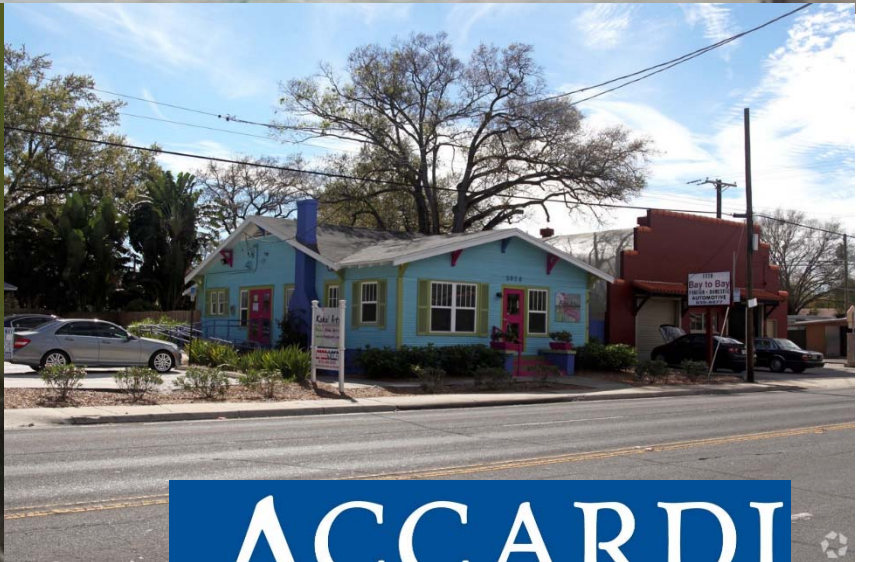

3318 W. Bay to Bay, Tampa FL 33629

RETAIL OR OFFICE SPACE FOR LEASE

For inquiries contact:

Thomas Martino

(813) 228-7722 Ext. 2023

PropertyManager@AccardiRealEstateCo.com

ACCARDI
REAL ESTATE CO.
management • leasing • investments

www.AccardiRealEstateCo.com